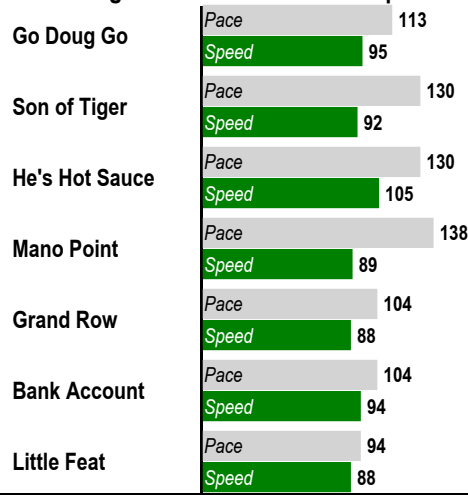

1 \$2 Win / Place / Show / \$2 Daily Double (1-2) / \$2 Exacta / \$0.50 Trifecta \$0.10 Superfecta / \$1 Pick 3 (Races 1-2-3) / \$1 Place Pick 9 (1-9)
 6 Furlongs. STARTER ALLOWANCE. For Thoroughbred three year olds and up. Purse: \$9,775.

Post Time: 1:00 PM

E Equibase Speed Figure. For more information [click here.](#)

Last Pace & **E Speed**

Average Last 3 Pace & **E Speed**

Average Last 12 Months Pace & **E Speed**

Average Lifetime Pace & **E Speed**

Highest Lifetime Pace & **E Speed**

Average Pace & **E Speed at Track**

Average Pace & **E Speed at Distance**

Average Pace & **E Speed on Surface**

Average Pace & **E Speed at T/D/S**