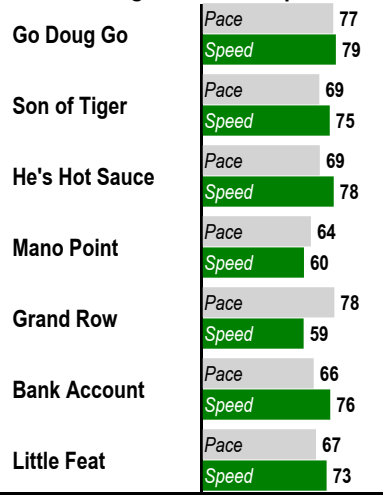

1 \$2 Win / Place / Show / \$2 Daily Double (1-2) / \$2 Exacta / \$0.50 Trifecta \$0.10 Superfecta / \$1 Pick 3 (Races 1-2-3) / \$1 Place Pick 9 (1-9)
 6 Furlongs. STARTER ALLOWANCE. For Thoroughbred three year olds and up. Purse: \$9,775.

Post Time: 1:00 PM

E Equibase Speed Figure. For more information [click here.](#)

Last Pace & **E Speed**

Average Last 3 Pace & **E Speed**

Average Last 12 Months Pace & **E Speed**

Average Lifetime Pace & **E Speed**

Highest Lifetime Pace & **E Speed**

Average Pace & **E Speed at Track**

Average Pace & **E Speed at Distance**

Average Pace & **E Speed on Surface**

Average Pace & **E Speed at T/D/S**