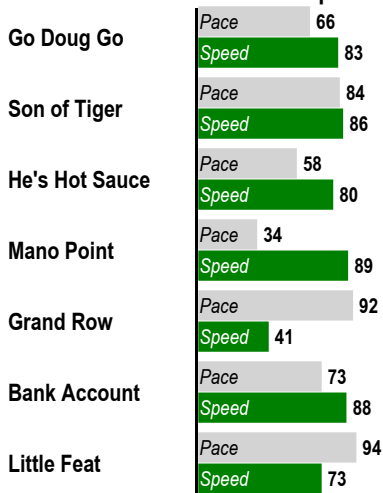

1 $2 Win / Place / Show / $2 Daily Double (1-2) / $2 Exacta / $0.50 Trifecta $0.10 Superfecta / $1 Pick 3 (Races 1-2-3) / $1 Place Pick 9 (1-9)
6 Furlongs. STARTER ALLOWANCE. For Thoroughbred three year olds and up. Purse: $9,775.

Post Time: 1:00 PM

E Equibase Speed Figure. For more information [click here.](#)

Last Pace & **E Speed**