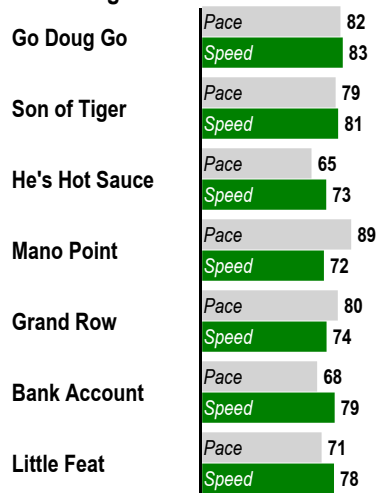

1 \$2 Win / Place / Show / \$2 Daily Double (1-2) / \$2 Exacta / \$0.50 Trifecta \$0.10 Superfecta / \$1 Pick 3 (Races 1-2-3) / \$1 Place Pick 9 (1-9)
 6 Furlongs. STARTER ALLOWANCE. For Thoroughbred three year olds and up. Purse: \$9,775.

Post Time: 1:00 PM

E Equibase Speed Figure. For more information [click here.](#)

Last Pace & **E Speed**

Average Last 3 Pace & **E Speed**

Average Last 12 Months Pace & **E Speed**

Average Lifetime Pace & **E Speed**