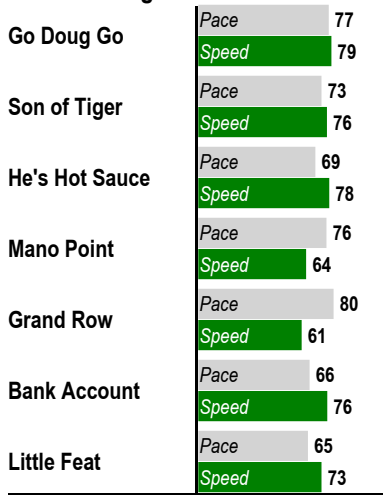

1 \$2 Win / Place / Show / \$2 Daily Double (1-2) / \$2 Exacta / \$0.50 Trifecta \$0.10 Superfecta / \$1 Pick 3 (Races 1-2-3) / \$1 Place Pick 9 (1-9)
 6 Furlongs. STARTER ALLOWANCE. For Thoroughbred three year olds and up. Purse: \$9,775.

Post Time: 1:00 PM

E Equibase Speed Figure. For more information [click here.](#)

Last Pace & **E Speed**

Average Last 3 Pace & **E Speed**

Average Last 12 Months Pace & **E Speed**

Average Lifetime Pace & **E Speed**