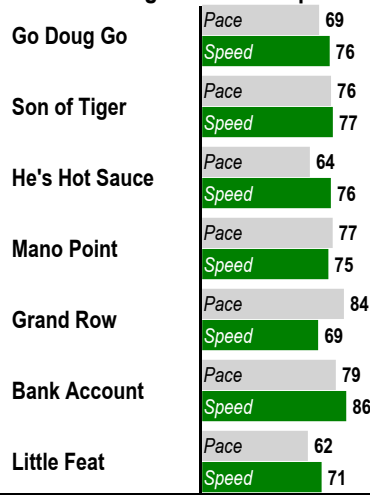

Average Pace & **E Speed at Track**