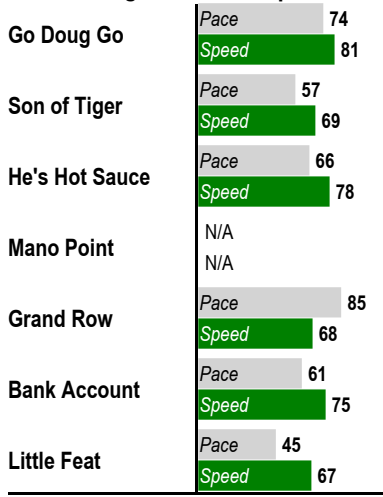

Average Pace & **E Speed at Distance**