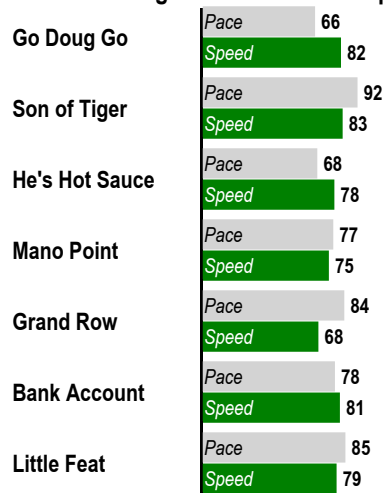

1 \$2 Win / Place / Show / \$2 Daily Double (1-2) / \$2 Exacta / \$0.50 Trifecta \$0.10 Superfecta / \$1 Pick 3 (Races 1-2-3) / \$1 Place Pick 9 (1-9)
 6 Furlongs. STARTER ALLOWANCE. For Thoroughbred three year olds and up. Purse: \$9,775.

Post Time: 1:00 PM

E Equibase Speed Figure. For more information [click here.](#)

Last Pace & **E Speed**

Average Last 3 Pace & **E Speed**

Average Last 12 Months Pace & **E Speed**

Average Lifetime Pace & **E Speed**