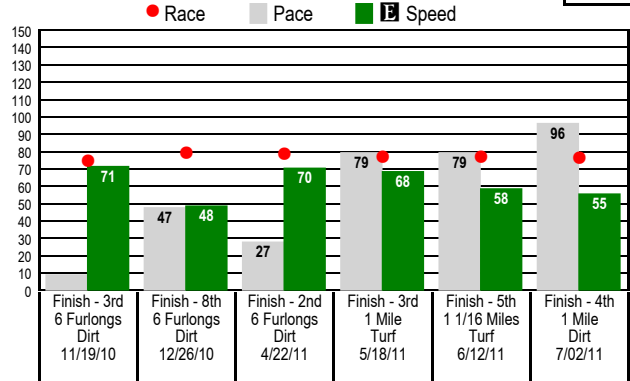

Post Time: 1:32 PM

E Equibase Speed Figure. For more information [click here](#).

#1 - Bowman's Secret - 8-1

Class Rating
 NA

No Performance Data Available

#1A - Come On Man - 8-1

Class Rating
 40

#2 - Fullcourtpressure - 5-1

Class Rating
 NA

No Performance Data Available

2 \$2 Win / Place / Show / \$2 Daily Double (2-3) / \$2 Exacta / \$0.50 Trifecta \$0.10 Superfecta / \$1 Pick 3 (Races 2-3-4) / \$0.50 Early Pick 4 (Races 2-3-4-5)
 6 Furlongs. MAIDEN SPECIAL WEIGHT. For Thoroughbred three year olds and up. Purse: \$28,000.

Post Time: 1:32 PM

Equibase Speed Figure. For more information [click here.](#)

#6 - Shoot the Loop - 9-2

Class Rating
54

Last 6 Starts

#7 - Static Kill - 6-1

Class Rating
61

Last 6 Starts