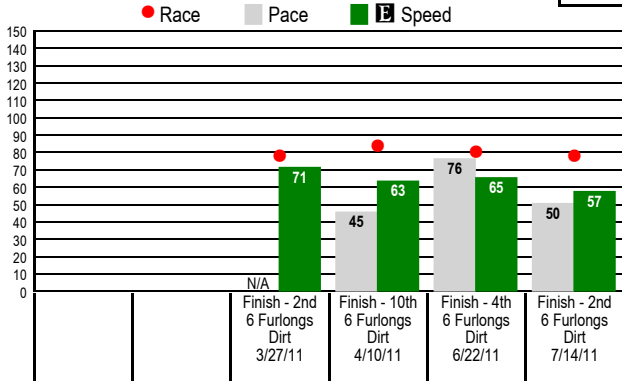

Post Time: 1:32 PM

E Equibase Speed Figure. For more information [click here](#).

#1 - Bowman's Secret - 8-1

Class Rating
 NA

No Performance Data Available

#1A - Come On Man - 8-1

Class Rating
 40

#2 - Fullcourtpressure - 5-1

Class Rating
 NA

No Performance Data Available

2 \$2 Win / Place / Show / \$2 Daily Double (2-3) / \$2 Exacta / \$0.50 Trifecta \$0.10 Superfecta / \$1 Pick 3 (Races 2-3-4) / \$0.50 Early Pick 4 (Races 2-3-4-5)
 6 Furlongs. MAIDEN SPECIAL WEIGHT. For Thoroughbred three year olds and up. Purse: \$28,000.

Post Time: 1:32 PM

Equibase Speed Figure. For more information [click here.](#)

#6 - Shoot the Loop - 9-2

Class Rating
54

Last 6 Starts

#7 - Static Kill - 6-1

Class Rating
61

Last 6 Starts

#8 - Senator Dave - 4-1

Class Rating
63

Last 6 Starts