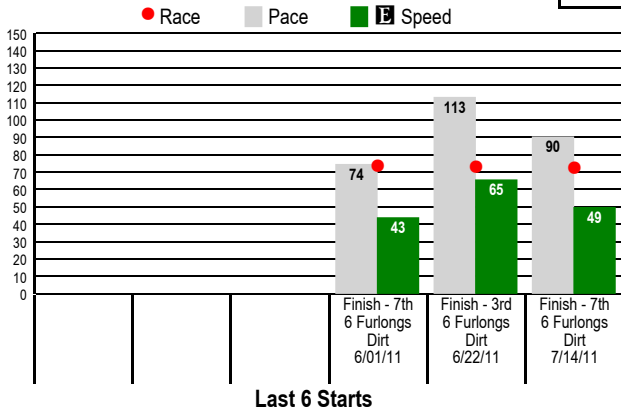

2

\$2 Win / Place / Show / \$2 Daily Double (2-3) / \$2 Exacta / \$0.50 Trifecta \$0.10 Superfecta / \$1 Pick 3 (Races 2-3-4) / \$0.50 Early Pick 4 (Races 2-3-4-5)
 6 Furlongs. MAIDEN SPECIAL WEIGHT. For Thoroughbred three year olds and up. Purse: \$28,000.

Post Time: 1:32 PM

E Equibase Speed Figure. For more information [click here](#).

#1 - Bowman's Secret - 8-1

Class Rating
 NA

No Performance Data Available

#1A - Come On Man - 8-1

Class Rating
 40

#2 - Fullcourtpressure - 5-1

Class Rating
 52

#3 - Bingorun - 6-1

Class Rating
 NA

No Performance Data Available

#4 - Gracies Brudder - 20-1

Class Rating
 NA

No Performance Data Available

#5 - Polar Expedition - 3-1

Class Rating
 NA

No Performance Data Available

2 \$2 Win / Place / Show / \$2 Daily Double (2-3) / \$2 Exacta / \$0.50 Trifecta \$0.10 Superfecta / \$1 Pick 3 (Races 2-3-4) / \$0.50 Early Pick 4 (Races 2-3-4-5)
 6 Furlongs. MAIDEN SPECIAL WEIGHT. For Thoroughbred three year olds and up. Purse: \$28,000.