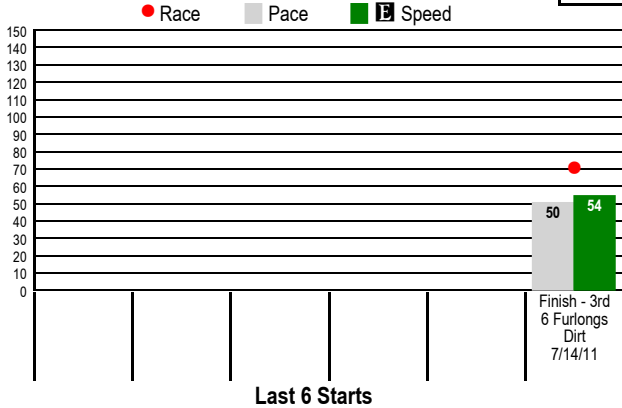

Class Rating
 NA

No Performance Data Available

2 \$2 Win / Place / Show / \$2 Daily Double (2-3) / \$2 Exacta / \$0.50 Trifecta \$0.10 Superfecta / \$1 Pick 3 (Races 2-3-4) / \$0.50 Early Pick 4 (Races 2-3-4-5)
 6 Furlongs. MAIDEN SPECIAL WEIGHT. For Thoroughbred three year olds and up. Purse: \$28,000.

Post Time: 1:32 PM

Equibase Speed Figure. For more information [click here.](#)

#6 - Shoot the Loop - 9-2

Class Rating
54

Last 6 Starts

#7 - Static Kill - 6-1

Class Rating
61

Last 6 Starts