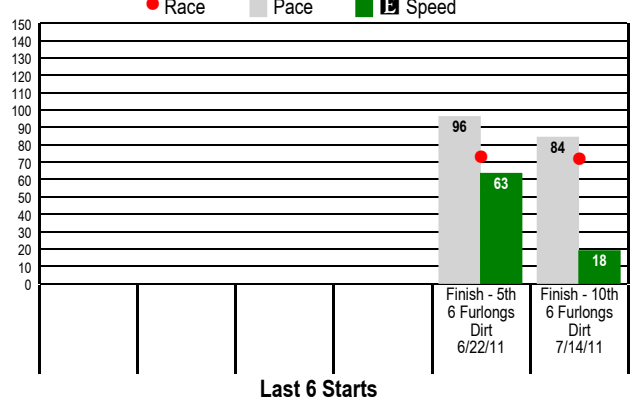

2

\$2 Win / Place / Show / \$2 Daily Double (2-3) / \$2 Exacta / \$0.50 Trifecta \$0.10 Superfecta / \$1 Pick 3 (Races 2-3-4) / \$0.50 Early Pick 4 (Races 2-3-4-5)
 6 Furlongs. MAIDEN SPECIAL WEIGHT. For Thoroughbred three year olds and up. Purse: \$28,000.

Post Time: 1:32 PM

E Equibase Speed Figure. For more information [click here](#).

#1 - Bowman's Secret - 8-1

Class Rating
 NA

No Performance Data Available

#1A - Come On Man - 8-1

Class Rating
 40

#2 - Fullcourtpressure - 5-1

Class Rating
 NA

No Performance Data Available

2 \$2 Win / Place / Show / \$2 Daily Double (2-3) / \$2 Exacta / \$0.50 Trifecta \$0.10 Superfecta / \$1 Pick 3 (Races 2-3-4) / \$0.50 Early Pick 4 (Races 2-3-4-5)
 6 Furlongs. MAIDEN SPECIAL WEIGHT. For Thoroughbred three year olds and up. Purse: \$28,000.