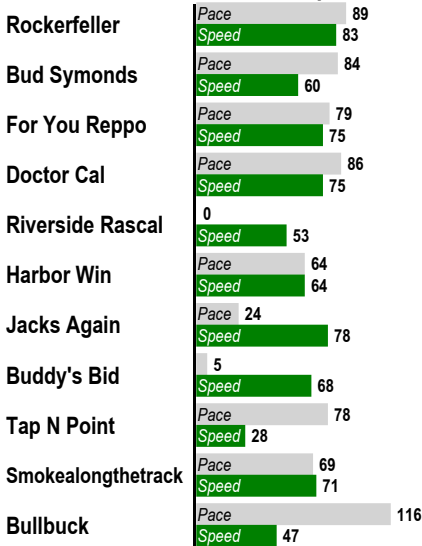

8

\$2 Win / Place / Show / \$2 Daily Double (8-9) / \$2 Exacta / \$0.50 Trifecta \$0.10 Superfecta / \$1 Pick 3 (Races 8-9-10)

1 Mile. CLAIMING. For Thoroughbred three year olds and up. Purse: \$10,000.

Post Time: 4:40 PM

E Equibase Speed Figure. For more information [click here.](#)

Last Pace & **E Speed**

Average Last 3 Pace & **E Speed**

Average Last 12 Months Pace & **E Speed**

Average Lifetime Pace & **E Speed**