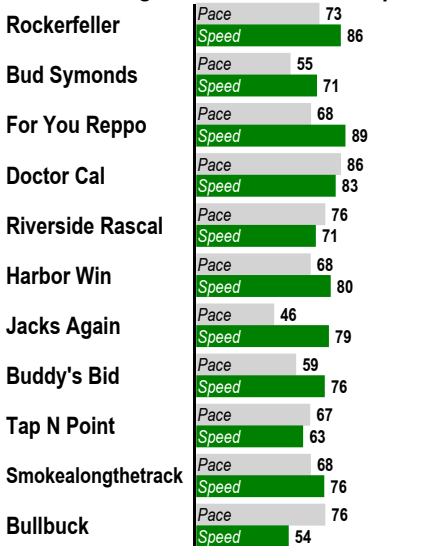

8

\$2 Win / Place / Show / \$2 Daily Double (8-9) / \$2 Exacta / \$0.50 Trifecta \$0.10 Superfecta / \$1 Pick 3 (Races 8-9-10)

1 Mile. CLAIMING. For Thoroughbred three year olds and up. Purse: \$10,000.

Post Time: 4:40 PM

E Equibase Speed Figure. For more information [click here.](#)

Last Pace & **E Speed**

Average Last 3 Pace & **E Speed**

Average Last 12 Months Pace & **E Speed**

Average Lifetime Pace & **E Speed**