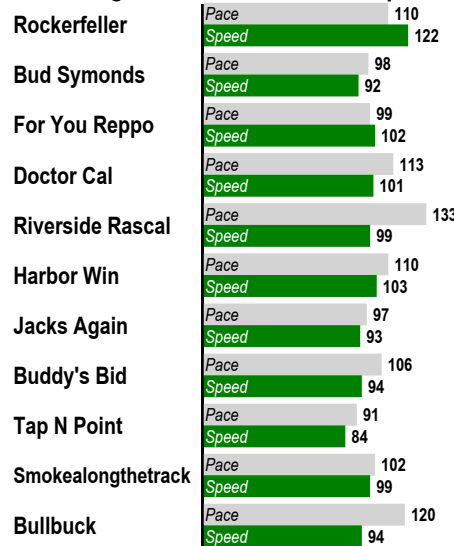

8

\$2 Win / Place / Show / \$2 Daily Double (8-9) / \$2 Exacta / \$0.50 Trifecta \$0.10 Superfecta / \$1 Pick 3 (Races 8-9-10)

1 Mile. CLAIMING. For Thoroughbred three year olds and up. Purse: \$10,000.

Post Time: 4:40 PM

E Equibase Speed Figure. For more information [click here.](#)

Last Pace & **E Speed**

Average Last 3 Pace & **E Speed**

Average Last 12 Months Pace & **E Speed**

Average Lifetime Pace & **E Speed**

Highest Lifetime Pace & **E Speed**

Average Pace & **E Speed at Track**

Average Pace & **E Speed at Distance**

Average Pace & **E Speed on Surface**

Average Pace & **E Speed at T/D/S**