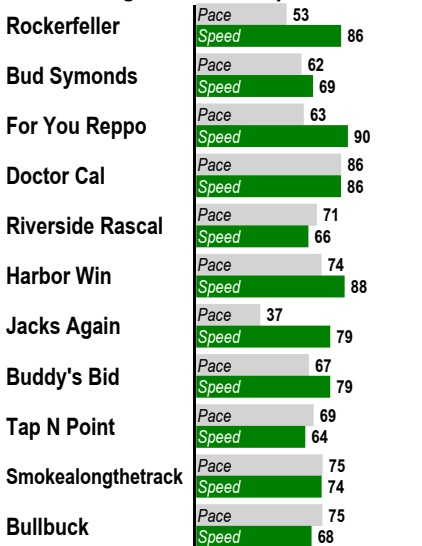

Average Pace & **E Speed at Distance**