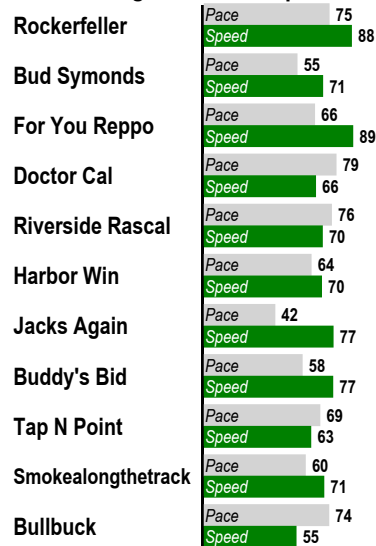

8

\$2 Win / Place / Show / \$2 Daily Double (8-9) / \$2 Exacta / \$0.50 Trifecta \$0.10 Superfecta / \$1 Pick 3 (Races 8-9-10)

1 Mile. CLAIMING. For Thoroughbred three year olds and up. Purse: \$10,000.

Post Time: 4:40 PM

E Equibase Speed Figure. For more information [click here.](#)

Last Pace & **E Speed**

Average Last 3 Pace & **E Speed**

Average Last 12 Months Pace & **E Speed**

Average Lifetime Pace & **E Speed**

Highest Lifetime Pace & **E Speed**

Average Pace & **E Speed at Track**

Average Pace & **E Speed at Distance**

Average Pace & **E Speed on Surface**

Average Pace & **E Speed at T/D/S**