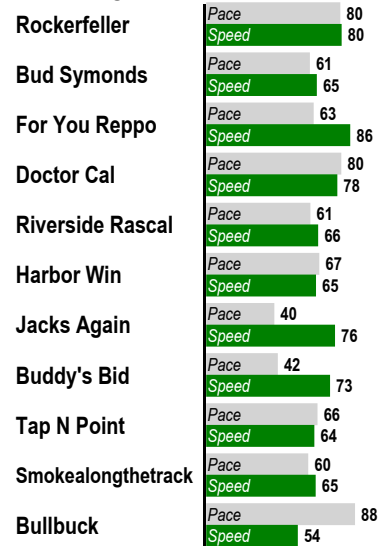

8

\$2 Win / Place / Show / \$2 Daily Double (8-9) / \$2 Exacta / \$0.50 Trifecta \$0.10 Superfecta / \$1 Pick 3 (Races 8-9-10)

1 Mile. CLAIMING. For Thoroughbred three year olds and up. Purse: \$10,000.

Post Time: 4:40 PM

E Equibase Speed Figure. For more information [click here.](#)

Last Pace & **E Speed**

Average Last 3 Pace & **E Speed**

Average Last 12 Months Pace & **E Speed**

Average Lifetime Pace & **E Speed**

Highest Lifetime Pace & **E Speed**

Average Pace & **E Speed at Track**

Average Pace & **E Speed at Distance**

Average Pace & **E Speed on Surface**

Average Pace & **E Speed at T/D/S**