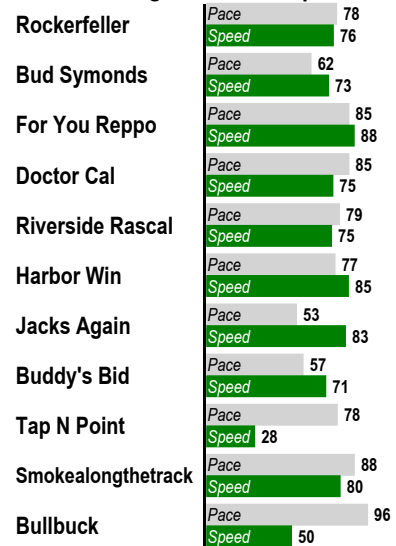

8

\$2 Win / Place / Show / \$2 Daily Double (8-9) / \$2 Exacta / \$0.50 Trifecta \$0.10 Superfecta / \$1 Pick 3 (Races 8-9-10)

1 Mile. CLAIMING. For Thoroughbred three year olds and up. Purse: \$10,000.

Post Time: 4:40 PM

E Equibase Speed Figure. For more information [click here.](#)

Last Pace & **E Speed**

Average Last 3 Pace & **E Speed**

Average Last 12 Months Pace & **E Speed**

Average Lifetime Pace & **E Speed**

Highest Lifetime Pace & **E Speed**

Average Pace & **E Speed at Track**

Average Pace & **E Speed at Distance**

Average Pace & **E Speed on Surface**

Average Pace & **E Speed at T/D/S**