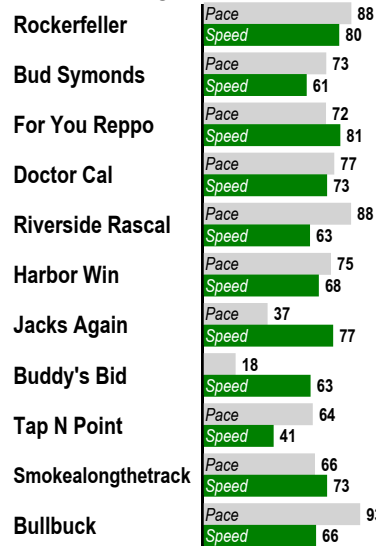

8

\$2 Win / Place / Show / \$2 Daily Double (8-9) / \$2 Exacta / \$0.50 Trifecta \$0.10 Superfecta / \$1 Pick 3 (Races 8-9-10)

1 Mile. CLAIMING. For Thoroughbred three year olds and up. Purse: \$10,000.

Post Time: 4:40 PM

E Equibase Speed Figure. For more information [click here.](#)

Last Pace & **E Speed**

Average Last 3 Pace & **E Speed**

Average Last 12 Months Pace & **E Speed**

Average Lifetime Pace & **E Speed**

Highest Lifetime Pace & **E Speed**

Average Pace & **E Speed at Track**

Average Pace & **E Speed at Distance**

Average Pace & **E Speed on Surface**

Average Pace & **E Speed at T/D/S**