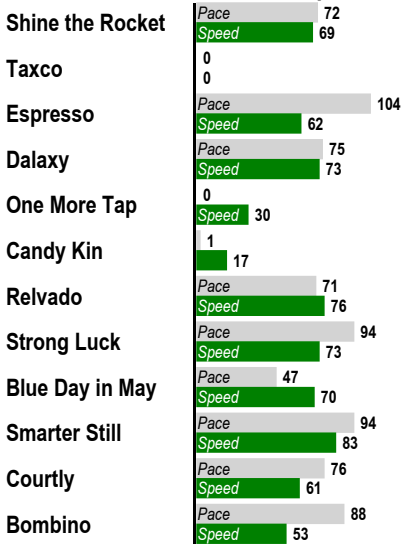

9

\$2 Win / Place / Show / \$2 Daily Double (9-10) / \$2 Exacta / \$0.50 Trifecta \$0.10 Superfecta
 About 1 Mile. MAIDEN CLAIMING. For Thoroughbred three year olds and up. Purse: \$14,000.

Post Time: 5:11 PM

E Equibase Speed Figure. For more information [click here.](#)

Last Pace & **E Speed**

Average Last 3 Pace & **E Speed**

Average Last 12 Months Pace & **E Speed**

Average Lifetime Pace & **E Speed**

Highest Lifetime Pace & **E Speed**