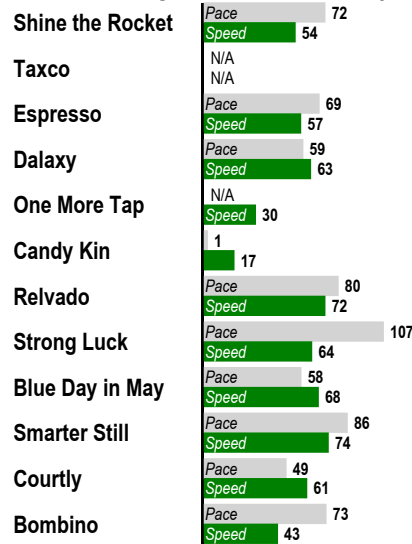

9

\$2 Win / Place / Show / \$2 Daily Double (9-10) / \$2 Exacta / \$0.50 Trifecta \$0.10 Superfecta
 About 1 Mile. MAIDEN CLAIMING. For Thoroughbred three year olds and up. Purse: \$14,000.

Post Time: 5:11 PM

E Equibase Speed Figure. For more information [click here.](#)

Last Pace & **E Speed**

Average Last 3 Pace & **E Speed**

Average Last 12 Months Pace & **E Speed**

Average Lifetime Pace & **E Speed**

Highest Lifetime Pace & **E Speed**