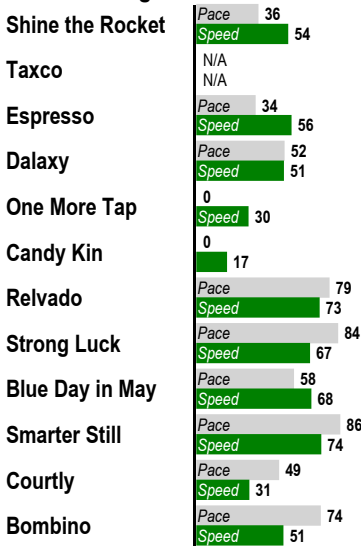

9

\$2 Win / Place / Show / \$2 Daily Double (9-10) / \$2 Exacta / \$0.50 Trifecta \$0.10 Superfecta
 About 1 Mile. MAIDEN CLAIMING. For Thoroughbred three year olds and up. Purse: \$14,000.

Post Time: 5:11 PM

E Equibase Speed Figure. For more information [click here.](#)

Last Pace & **E Speed**

Average Last 3 Pace & **E Speed**

Average Last 12 Months Pace & **E Speed**

Average Lifetime Pace & **E Speed**

Highest Lifetime Pace & **E Speed**