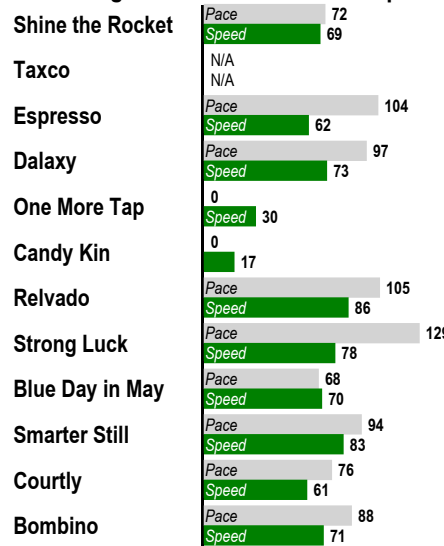

9

\$2 Win / Place / Show / \$2 Daily Double (9-10) / \$2 Exacta / \$0.50 Trifecta \$0.10 Superfecta
 About 1 Mile. MAIDEN CLAIMING. For Thoroughbred three year olds and up. Purse: \$14,000.

Post Time: 5:11 PM

E Equibase Speed Figure. For more information [click here.](#)

Last Pace & **E Speed**

Average Last 3 Pace & **E Speed**

Average Last 12 Months Pace & **E Speed**

Average Lifetime Pace & **E Speed**

Highest Lifetime Pace & **E Speed**