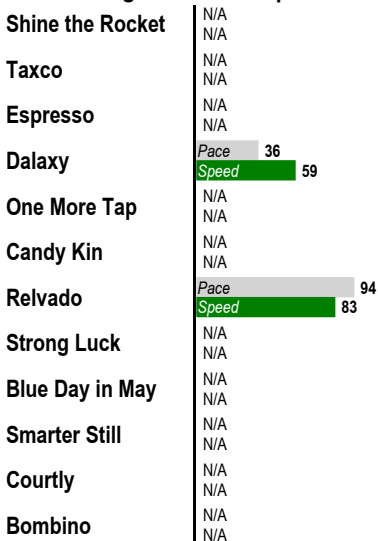

Average Pace & **E Speed at Distance**