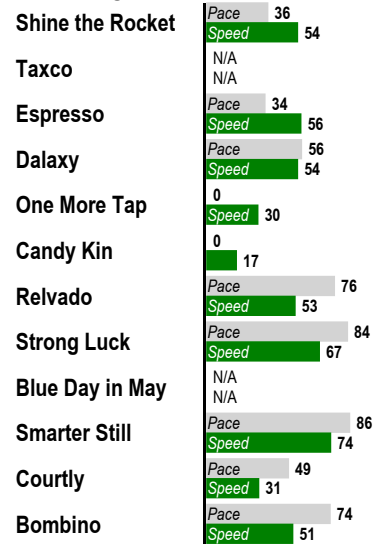

9

\$2 Win / Place / Show / \$2 Daily Double (9-10) / \$2 Exacta / \$0.50 Trifecta \$0.10 Superfecta
 About 1 Mile. MAIDEN CLAIMING. For Thoroughbred three year olds and up. Purse: \$14,000.

Post Time: 5:11 PM

E Equibase Speed Figure. For more information [click here.](#)

Last Pace & **E Speed**

Average Last 3 Pace & **E Speed**

Average Last 12 Months Pace & **E Speed**

Average Lifetime Pace & **E Speed**

Highest Lifetime Pace & **E Speed**