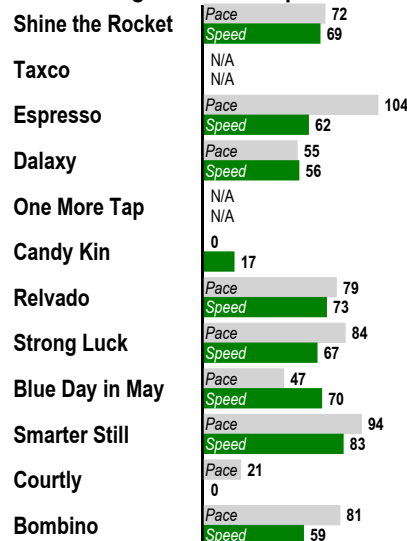

Average Pace & **E Speed on Surface**