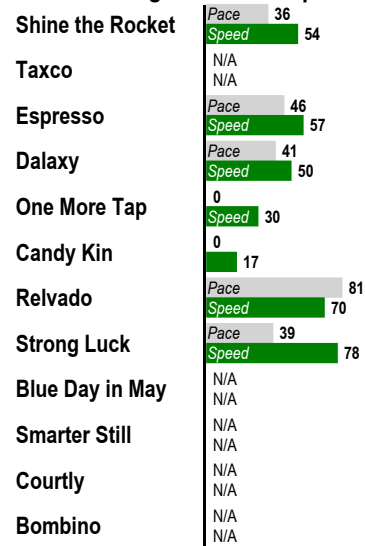

Average Pace & **E Speed at Track**