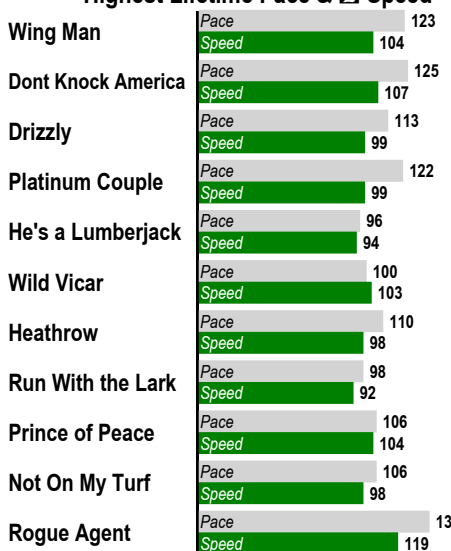

9

Exacta, Trifecta, Superfecta Wagers

1 Mile 70 Yards. ALLOWANCE OPTIONAL CLAIMING. For Thoroughbred four year olds and up. Purse: \$46,000.

Post Time: 4:17 PM

E Equibase Speed Figure. For more information [click here.](#)

Last Pace & **E** Speed

Average Last 3 Pace & **E** Speed

Average Last 12 Months Pace & **E** Speed

Average Lifetime Pace & **E** Speed

Highest Lifetime Pace & **E** Speed

Average Pace & **E** Speed at Track