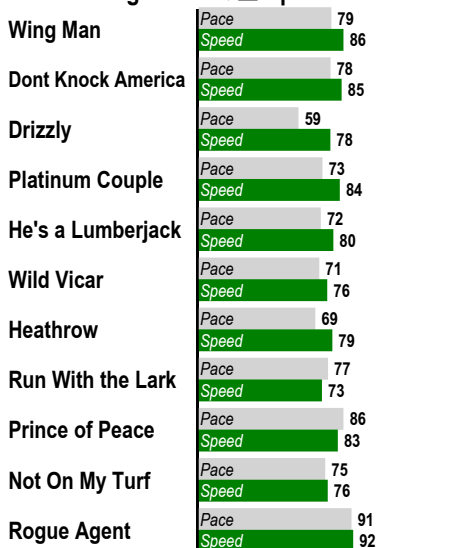

Average Pace & **E** Speed on Surface