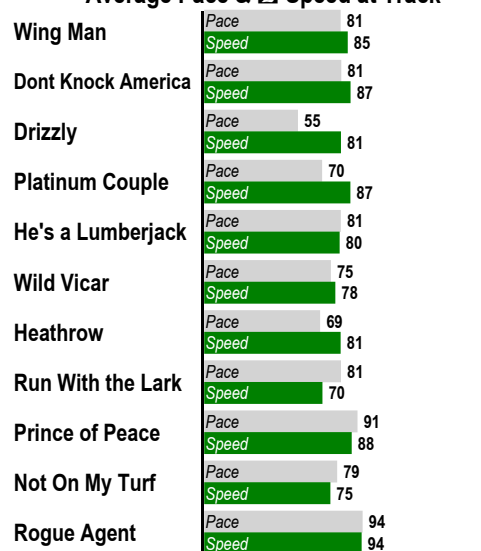

9

Exacta, Trifecta, Superfecta Wagers

1 Mile 70 Yards. ALLOWANCE OPTIONAL CLAIMING. For Thoroughbred four year olds and up. Purse: \$46,000.

Post Time: 4:17 PM

E Equibase Speed Figure. For more information [click here.](#)

Last Pace & **E** Speed

Average Last 3 Pace & **E** Speed

Average Last 12 Months Pace & **E** Speed

Average Lifetime Pace & **E** Speed

Highest Lifetime Pace & **E** Speed

Average Pace & **E** Speed at Track