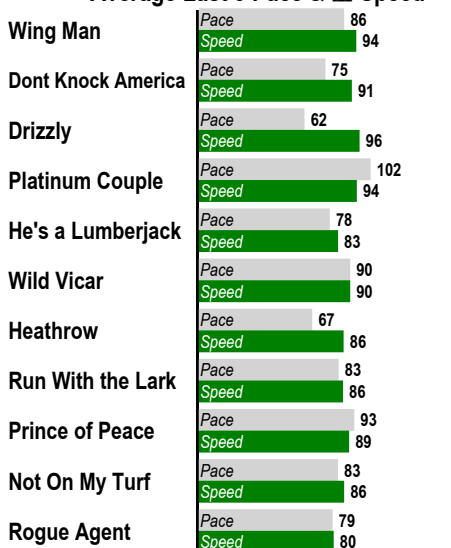

Average Last 3 Pace & **E** Speed