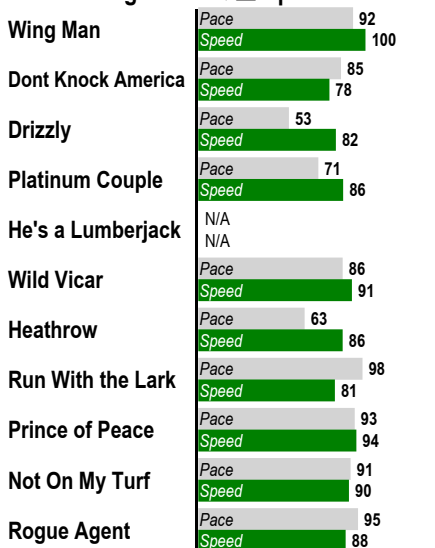

Average Pace & **E** Speed at Distance