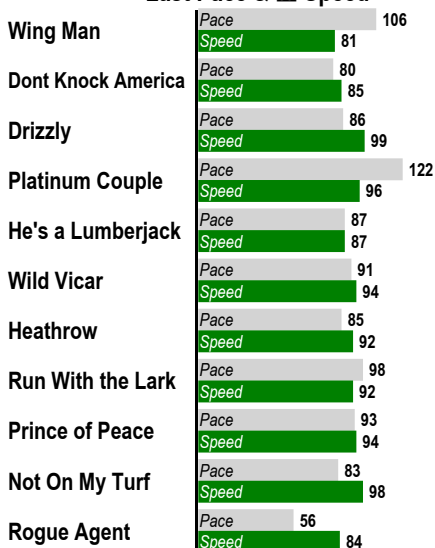

9

Exacta, Trifecta, Superfecta Wagers

1 Mile 70 Yards. ALLOWANCE OPTIONAL CLAIMING. For Thoroughbred four year olds and up. Purse: $46,000.

Post Time: 4:17 PM

E Equibase Speed Figure. For more information [click here.](#)

Last Pace & **E** Speed