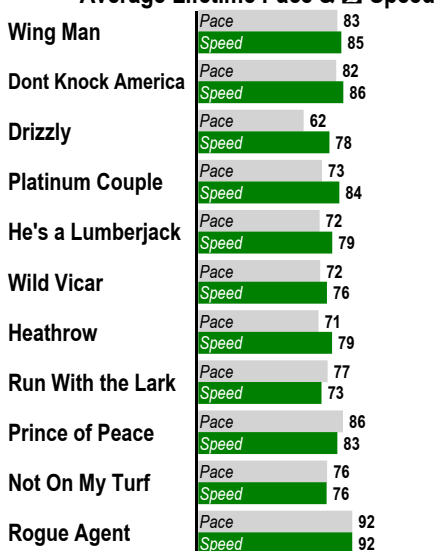

9

Exacta, Trifecta, Superfecta Wagers

1 Mile 70 Yards. ALLOWANCE OPTIONAL CLAIMING. For Thoroughbred four year olds and up. Purse: \$46,000.

Post Time: 4:17 PM

E Equibase Speed Figure. For more information [click here.](#)

Last Pace & **E** Speed

Average Last 3 Pace & **E** Speed

Average Last 12 Months Pace & **E** Speed

Average Lifetime Pace & **E** Speed

Highest Lifetime Pace & **E** Speed

Average Pace & **E** Speed at Track