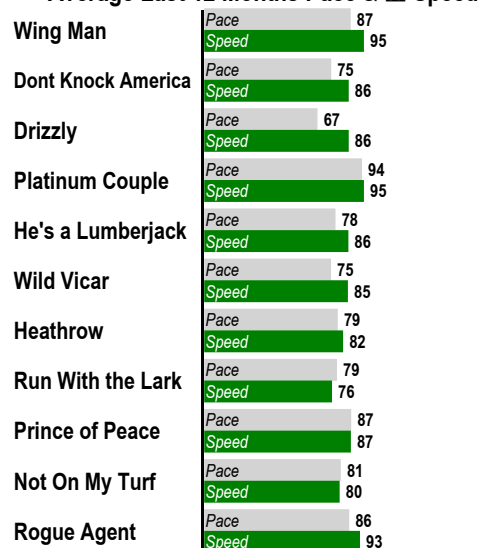

Average Last 12 Months Pace & **E** Speed